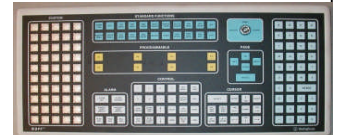

### Power Supplies:

1661D89G01—G06, 4D33613G01, 1D54582G05  
3A99688H01, 4D33743G01, 405A662G01

Spare Deltron, PowerOne, and AC/DC bricks  
13V I/O: 405A662G01 (Deltron 11088XA),  
Repairs, Refurbishment, Upgrades with New Bricks

### Operator Keyboards:

1D54458G01, 3D04061G01, 4D33644G01

Refurbished with New 404A749G03 &  
1D54471G01 equivalent Top Boards